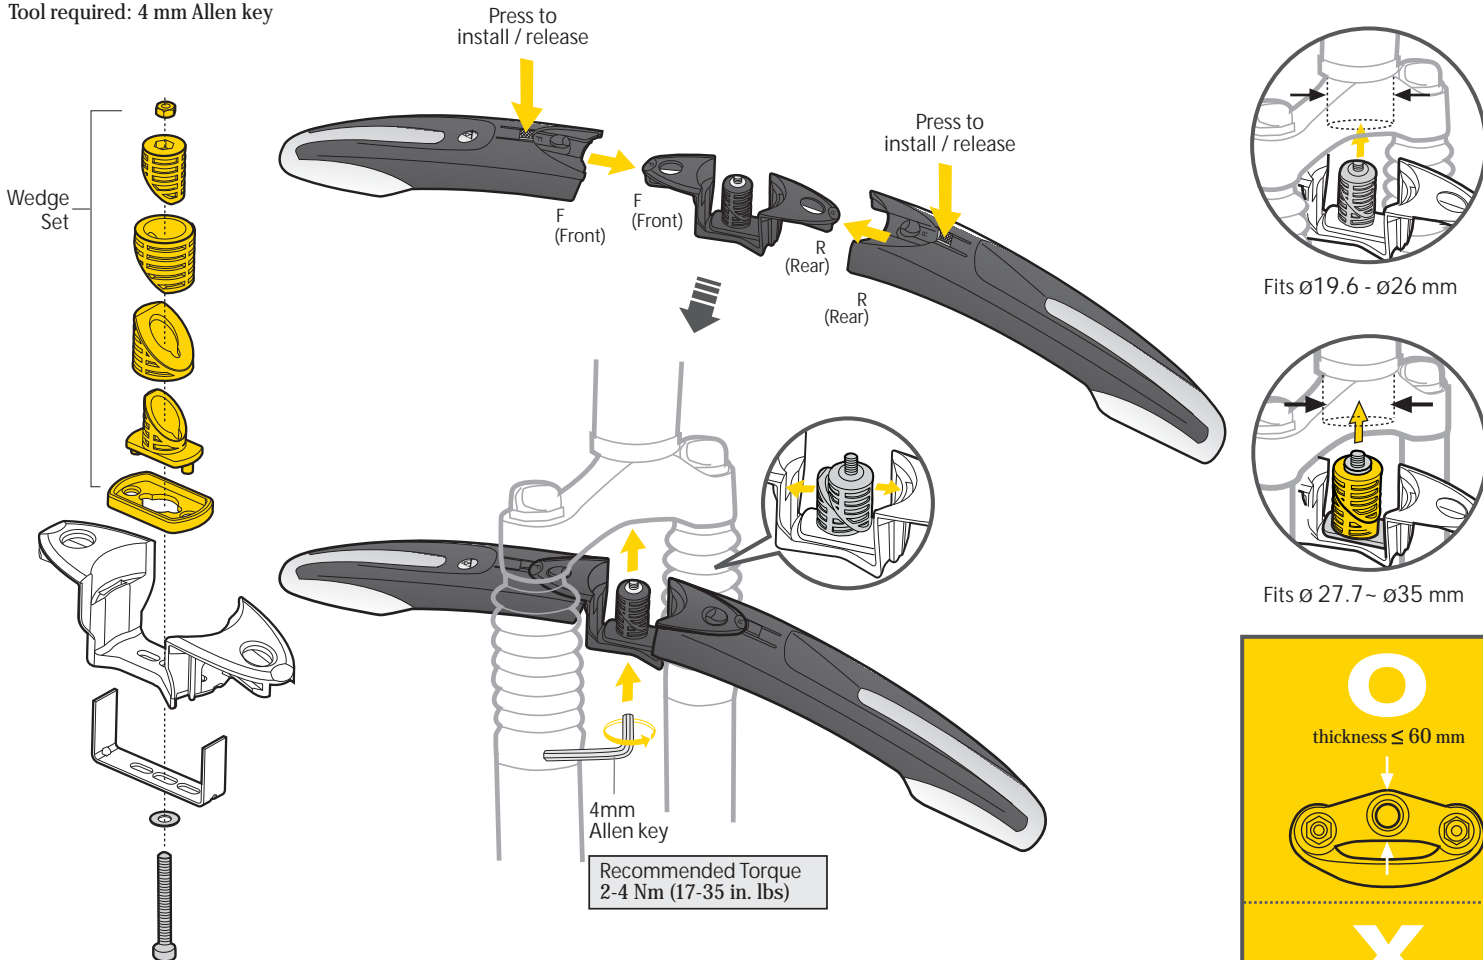

DeFender M1

Tool required: 4 mm Allen key

CAUTION:
When installing DeFender M1 with suspension forks, make sure no part of the fork comes in contact with the DeFender M1 during its travel length. Otherwise damage to your bike or DeFender M1 may occur and it may also cause bodily injury.

When adjusting the angle of DeFender M2, make sure the space between DeFender M2 and the tire is larger than wheel travel of the bike. Incorrect angle may cause damage to DeFender M2, your bike, or potentially cause bodily harm.

SLIP JOINT CLAMP FITS $\varnothing 25.4\text{--}\varnothing 31.2\text{ mm}$ and $\varnothing 30.8\text{--}34.9\text{ mm}$

Always keep the quick release lever in the proper closed position when DeFender M2 is mounted on bike.

ANGLE ADJUSTMENT

Recommended Torque:
2-4 N.m (17-35 in. lbs.)

WARNING

Adjust the angle of DeFender M2 by loosening the angle adjusting bolts and retightening the bolts once the correct angle is achieved. Do not loosen the angle adjusting bolt more than 6 counterclockwise rotations or the toothed nut assembly will be disassembled and may be damaged.