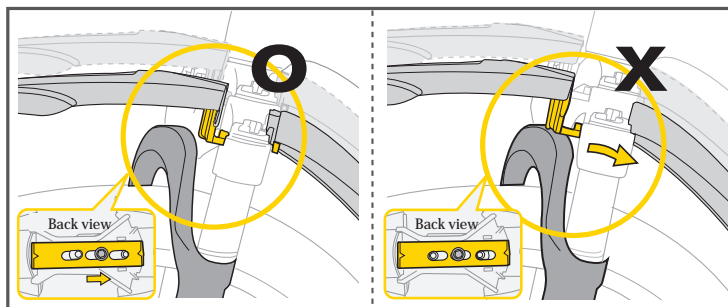

DeFender M1

Tool required: 4 mm Allen key

CAUTION:
When installing DeFender M1 with suspension forks, make sure no part of the fork comes in contact with the DeFender M1 during its travel length. Otherwise damage to your bike or DeFender M1 may occur and it may also cause bodily injury.

DeFender M1

IMPORTANT NOTES

Fits ø19.6 ~ ø26 mm

Fits ø 27.7 - ø35 mm

DeFender M2

Tool required: 4 mm Allen key

For Rear Suspension Bike

WARNING

When adjusting the angle of DeFender M2, make sure the space between DeFender M2 and the tire is larger than wheel travel of the bike. Incorrect angle may cause damage to DeFender M2, your bike, or potentially cause bodily harm.

SLIP JOINT CLAMP FITS $\varnothing 25.4\text{--}\varnothing 31.2\text{ mm}$ and $\varnothing 30.8\text{--}34.9\text{ mm}$

Always keep the quick release lever in the proper closed position when DeFender M2 is mounted on bike.