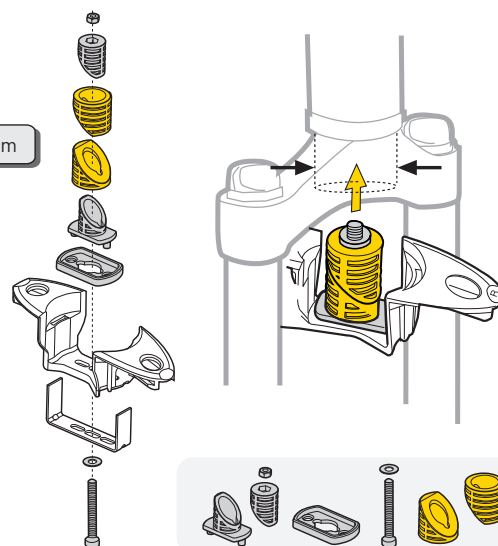

DeFender M1

Tool required: 4 mm Allen key

CAUTION:
When installing DeFender M1 with suspension forks, make sure no part of the fork comes in contact with the DeFender M1 during its travel length. Otherwise damage to your bike or DeFender M1 may occur and it may also cause bodily injury.

DeFender M1

IMPORTANT NOTES

Fits ø19.6 ~ ø26 mm

Fits ø 27.7 - ø35 mm

DeFender M2

Tool required: 4 mm Allen key

For Rear Suspension Bike

WARNING

When adjusting the angle of DeFender M2, make sure the space between DeFender M2 and the tire is larger than wheel travel of the bike. Incorrect angle may cause damage to DeFender M2, your bike, or potentially cause bodily harm.

SLIP JOINT CLAMP FITS $\varnothing 25.4\text{--}\varnothing 31.2\text{ mm}$ and $\varnothing 30.8\text{--}34.9\text{ mm}$

Always keep the quick release lever in the proper closed position when DeFender M2 is mounted on bike.