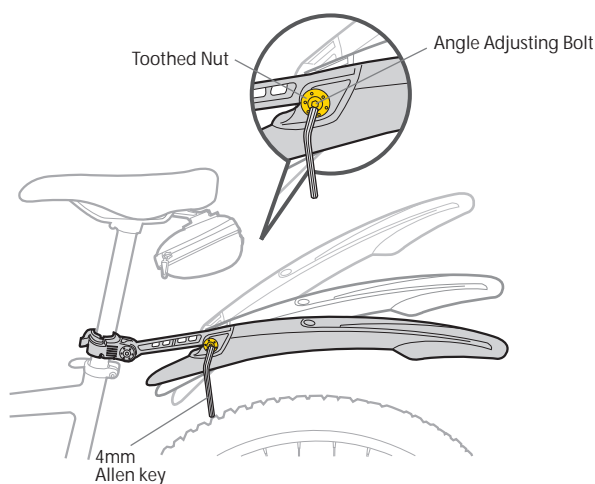

When adjusting the angle of DeFender M2, make sure the space between DeFender M2 and the tire is larger than wheel travel of the bike. Incorrect angle may cause damage to DeFender M2, your bike, or potentially cause bodily harm.

SLIP JOINT CLAMP FITS $\varnothing 25.4\text{--}\varnothing 31.2\text{ mm}$ and $\varnothing 30.8\text{--}34.9\text{ mm}$

Always keep the quick release lever in the proper closed position when DeFender M2 is mounted on bike.

ANGLE ADJUSTMENT

Recommended Torque:
2-4 N.m (17-35 in. lbs.)

WARNING

Adjust the angle of DeFender M2 by loosening the angle adjusting bolts and retightening the bolts once the correct angle is achieved. Do not loosen the angle adjusting bolt more than 6 counterclockwise rotations or the toothed nut assembly will be disassembled and may be damaged.