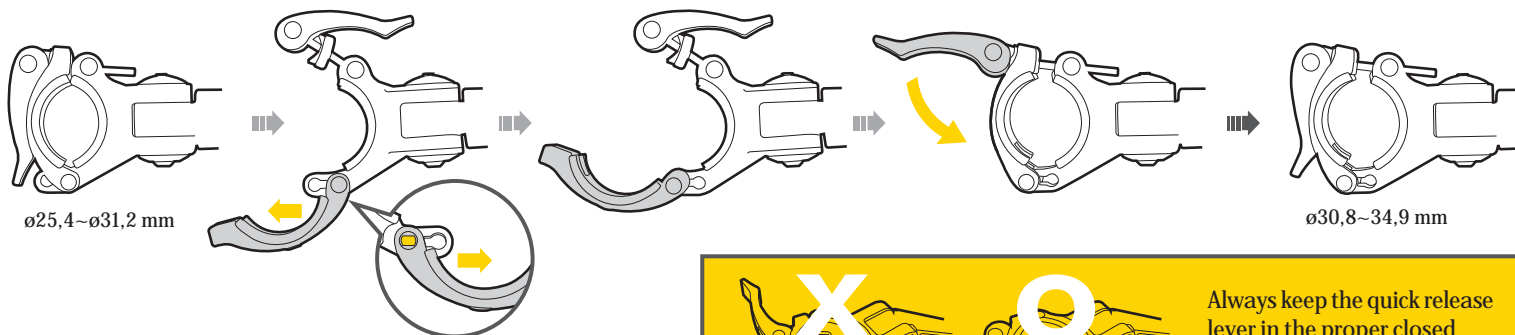

DeFender M1

IMPORTANT NOTES

Fits ø19.6 ~ ø26 mm

Fits ø 27.7 - ø35 mm

DeFender M2

Tool required: 4 mm Allen key

For Rear Suspension Bike

WARNING

When adjusting the angle of DeFender M2, make sure the space between DeFender M2 and the tire is larger than wheel travel of the bike. Incorrect angle may cause damage to DeFender M2, your bike, or potentially cause bodily harm.

SLIP JOINT CLAMP FITS $\varnothing 25.4\text{--}\varnothing 31.2\text{ mm}$ and $\varnothing 30.8\text{--}34.9\text{ mm}$

Always keep the quick release lever in the proper closed position when DeFender M2 is mounted on bike.

ANGLE ADJUSTMENT

Recommended Torque:
2-4 N.m (17-35 in. lbs.)

WARNING

Adjust the angle of DeFender M2 by loosening the angle adjusting bolts and retightening the bolts once the correct angle is achieved. Do not loosen the angle adjusting bolt more than 6 counterclockwise rotations or the toothed nut assembly will be disassembled and may be damaged.