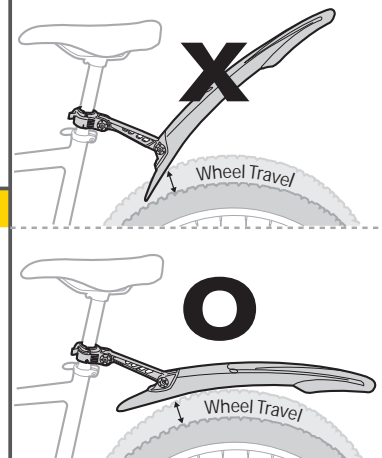

DeFender M1

Tool required: 4 mm Allen key

CAUTION:
When installing DeFender M1 with suspension forks, make sure no part of the fork comes in contact with the DeFender M1 during its travel length. Otherwise damage to your bike or DeFender M1 may occur and it may also cause bodily injury.

DeFender M1

IMPORTANT NOTES

Fits ø19.6 ~ ø26 mm

Fits ø 27.7 - ø35 mm

DeFender M2

Tool required: 4 mm Allen key

For Rear Suspension Bike

WARNING

When adjusting the angle of DeFender M2, make sure the space between DeFender M2 and the tire is larger than wheel travel of the bike. Incorrect angle may cause damage to DeFender M2, your bike, or potentially cause bodily harm.

SLIP JOINT CLAMP FITS $\varnothing 25.4\text{--}\varnothing 31.2\text{ mm}$ and $\varnothing 30.8\text{--}34.9\text{ mm}$

Always keep the quick release lever in the proper closed position when DeFender M2 is mounted on bike.