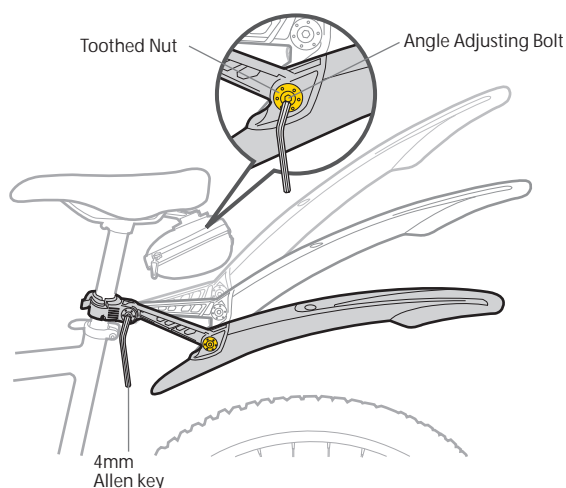

ANGLE ADJUSTMENT

Recommended Torque:
2-4 N.m (17-35 in. lbs.)