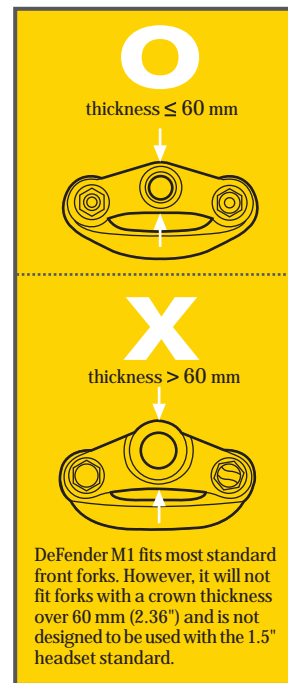

DeFender M1

Tool required: 4 mm Allen key

CAUTION:
When installing DeFender M1 with suspension forks, make sure no part of the fork comes in contact with the DeFender M1 during its travel length. Otherwise damage to your bike or DeFender M1 may occur and it may also cause bodily injury.

DeFender M1

IMPORTANT NOTES

Fits ø19.6 ~ ø26 mm

Fits ø 27.7 - ø35 mm

DeFender M2

Tool required: 4 mm Allen key

For Rear Suspension Bike

WARNING

When adjusting the angle of DeFender M2, make sure the space between DeFender M2 and the tire is larger than wheel travel of the bike. Incorrect angle may cause damage to DeFender M2, your bike, or potentially cause bodily harm.

SLIP JOINT CLAMP FITS $\varnothing 25.4\text{--}\varnothing 31.2\text{ mm}$ and $\varnothing 30.8\text{--}34.9\text{ mm}$

Always keep the quick release lever in the proper closed position when DeFender M2 is mounted on bike.