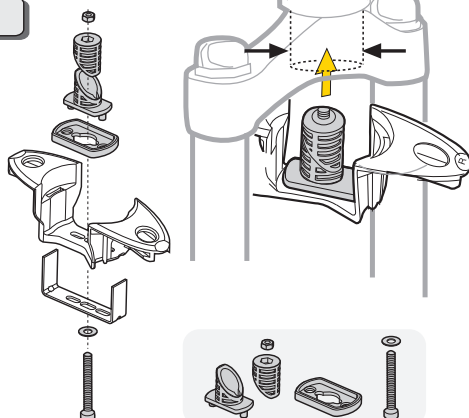

DeFender M1

Tool required: 4 mm Allen key

CAUTION:
When installing DeFender M1 with suspension forks, make sure no part of the fork comes in contact with the DeFender M1 during its travel length. Otherwise damage to your bike or DeFender M1 may occur and it may also cause bodily injury.

DeFender M1

IMPORTANT NOTES

Fits ø19.6 ~ ø26 mm

Fits ø 27.7 - ø35 mm

DeFender M2

Tool required: 4 mm Allen key

For Rear Suspension Bike

WARNING

When adjusting the angle of DeFender M2, make sure the space between DeFender M2 and the tire is larger than wheel travel of the bike. Incorrect angle may cause damage to DeFender M2, your bike, or potentially cause bodily harm.

SLIP JOINT CLAMP FITS $\varnothing 25.4\text{--}\varnothing 31.2\text{ mm}$ and $\varnothing 30.8\text{--}34.9\text{ mm}$

Always keep the quick release lever in the proper closed position when DeFender M2 is mounted on bike.